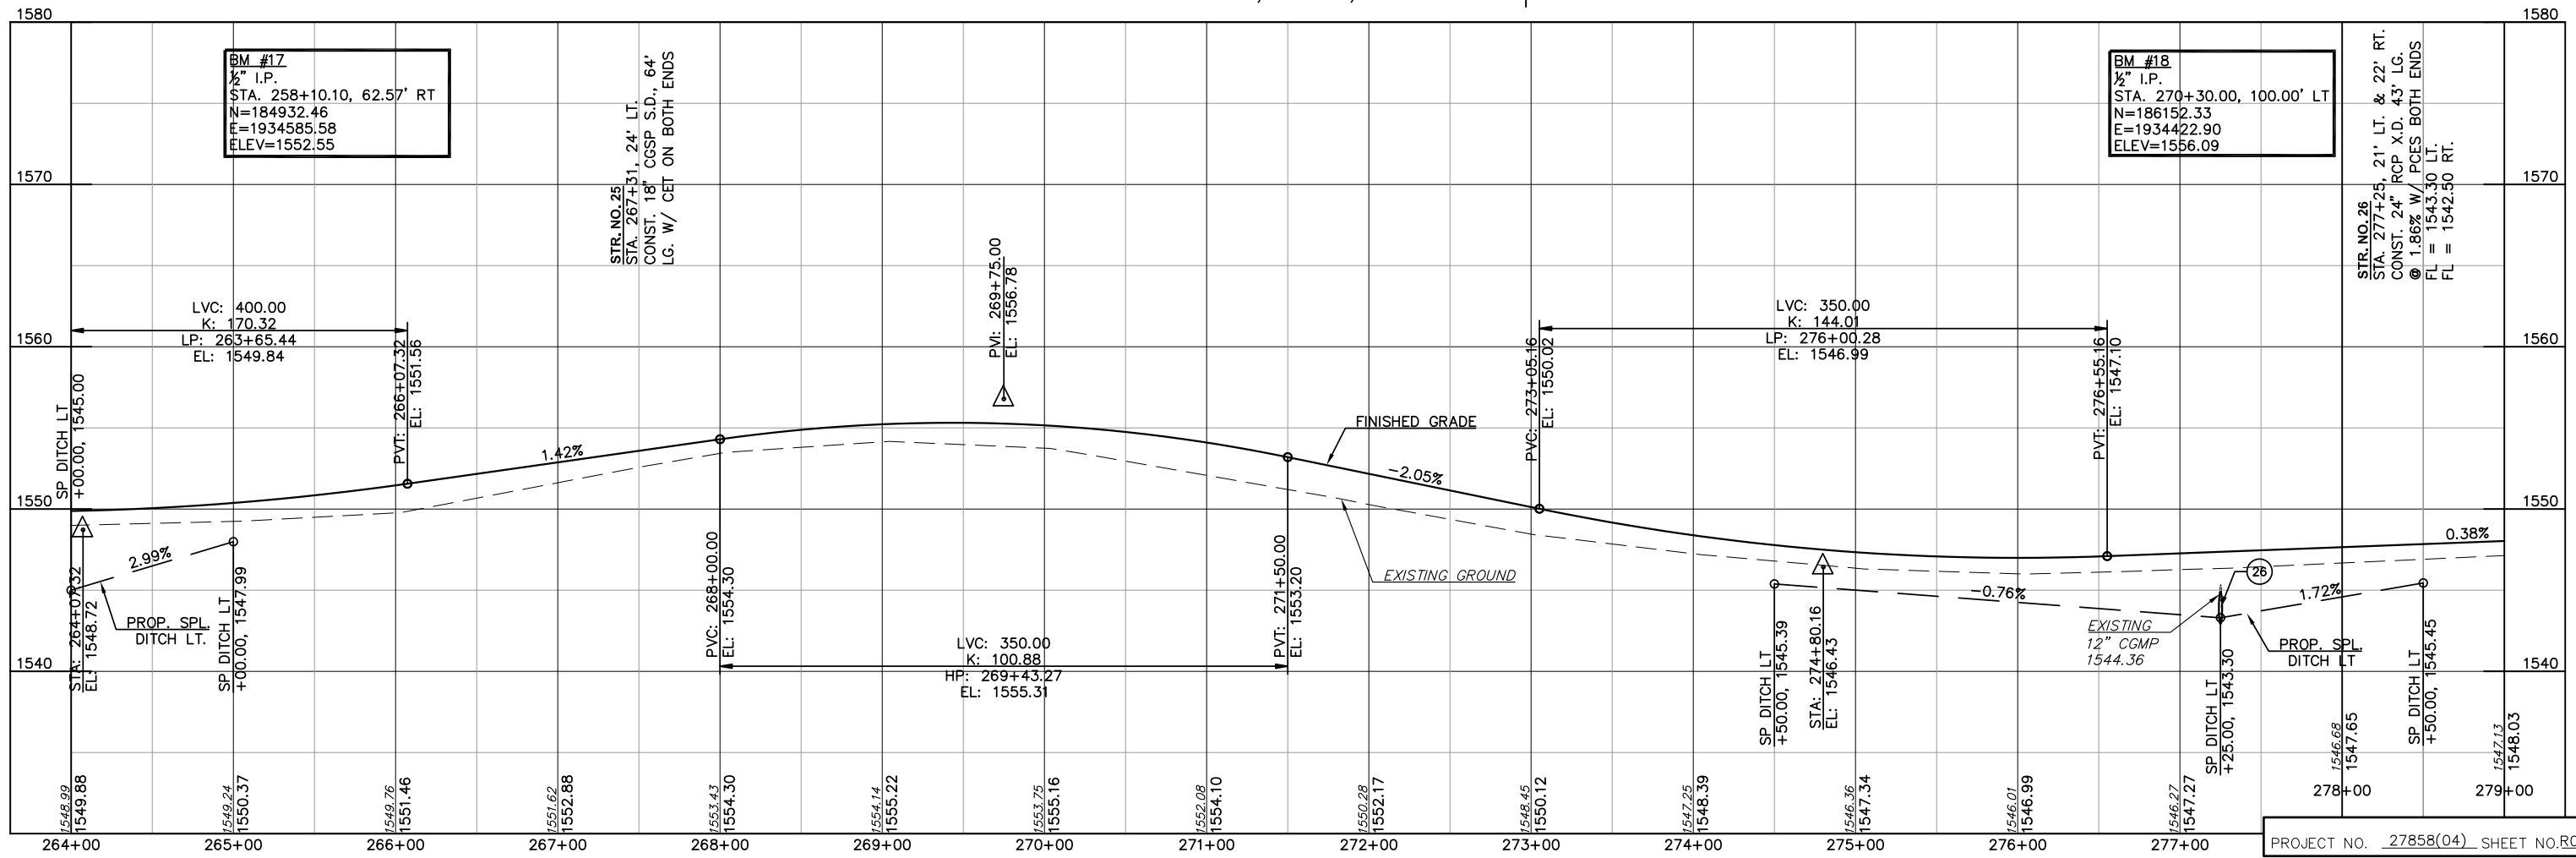

SEC. 14, T12N, R9W

SEC. 13, T12N, R9W

PLOTED: Tuesday, September 05, 2017 @ 03:56PM N:\1445-Columet Rd-Crossroads County\Drawings\1445PR.dwg